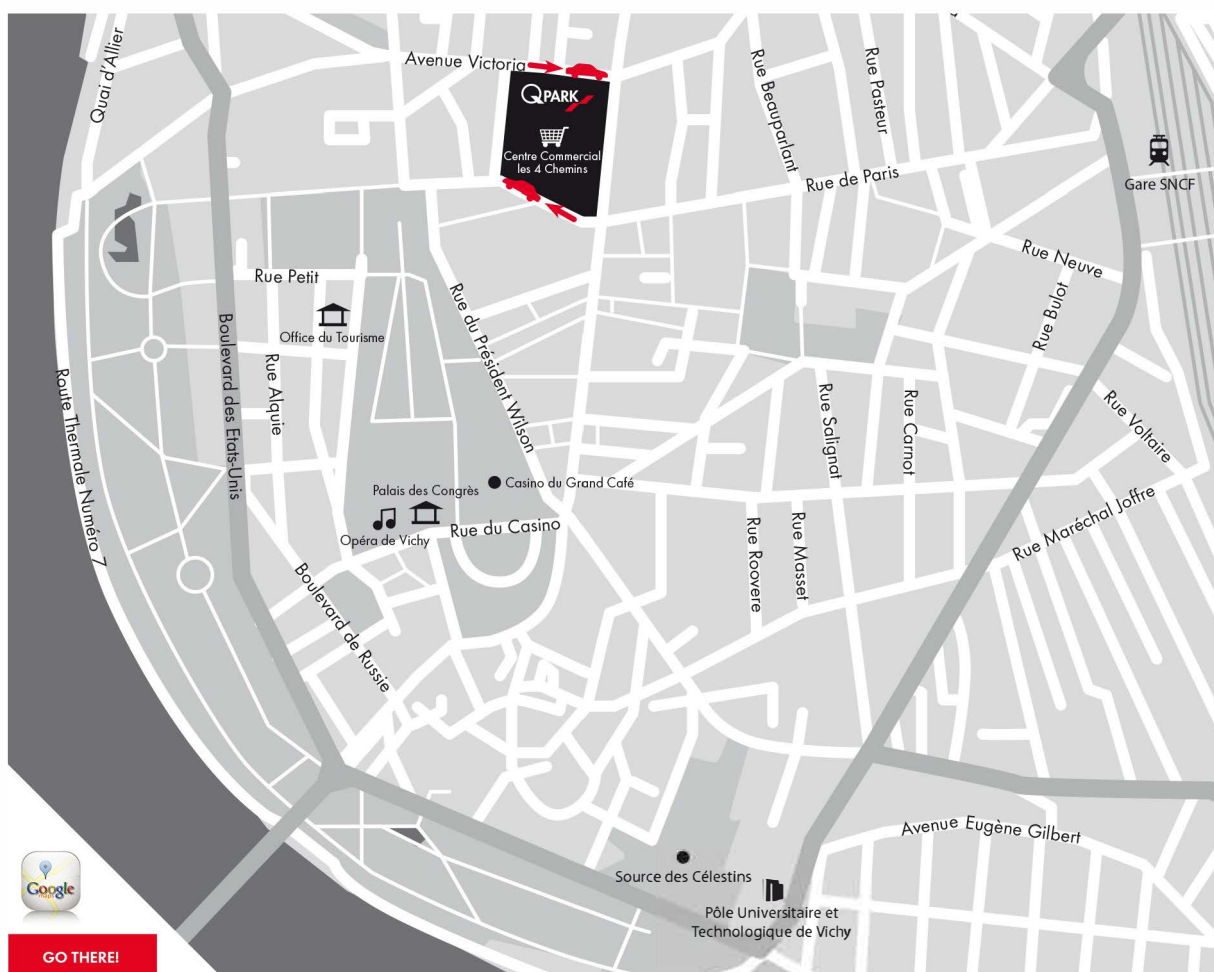

Q-Park Parking Les 4 Chemins - Vichy

Address: 35 rue Lucas - 03 200 VICHY

Passage height: 1,85 m

Entrances/exits: 24h/24, 7d/7

| Access to parking

| From the SNCF station: cross to the right from the Roundabout before the station > take Rue Lucas > entrance of the parking is located on your right.

| From Clermont-Ferrand: take A71, then A 719 > at the roundabout, take the 3rd exit to Route nationale/D2209 > follow D2209 > cross the Allier Bridge and turn left to Boulevard des Etats-Unis > turn right to Avenue Victoria > entrance of the parking is located on your right.

GPS: 46.126332 / 3.421646

| Access plan

Q-Park Résa Functioning

| Arrival to the parking

When you arrive to the entry gate of the parking (at the time of your reservation), present the QR code provided to you during your reservation before the optical scanner. The ticket corresponding to your order is issued. Take your ticket and keep it, you will need it to open pedestrian access when you come back. Park your vehicle where you prefer, except on the reserved places.

| If necessary

Press the call button on the automatic checkouts, entry or exit gates, the duty officer will respond to you 24h/24.

| Nearby

Commercial Center Les 4 Chemins (above the parking):

 1 min (1 m)