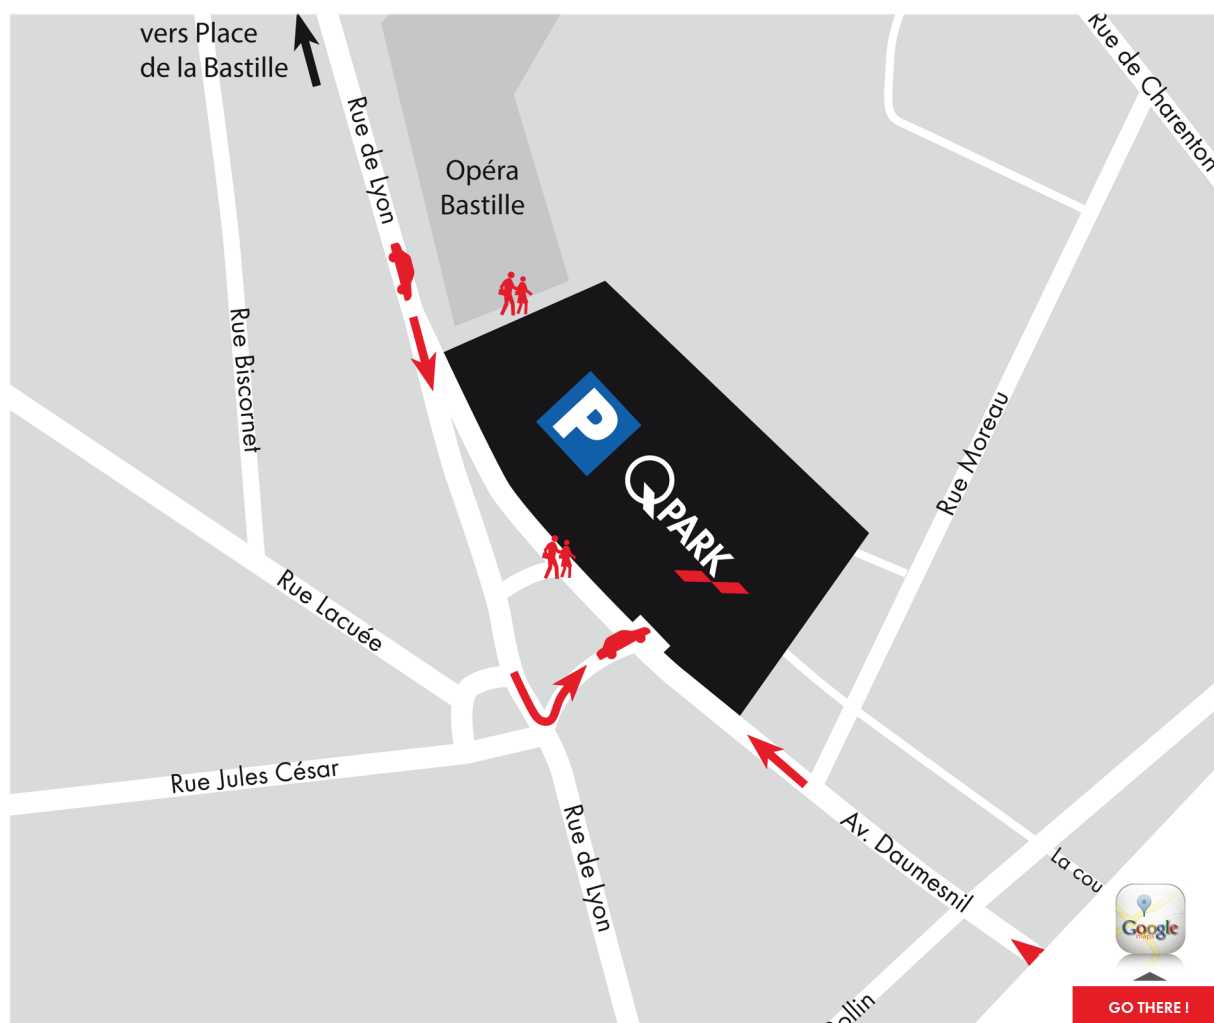

Q-Park Opéra Bastille - Paris

Adress: 34 Rue de Lyon - 75012 PARIS

Max vehicule height: 1,95 m

Entrances/Exits: 24/7

| Car park access

| From the place de la Bastille > direction Gare de Lyon by the rue de Lyon> Access to the car park is on your left

| From the Gare de Lyon > direction Bastille by the rue de Lyon> Access to the car park on your right

| From Boulevard Daumesnil > direction Bastille > Access to the car park on your right.

GPS Coordinates: 48.84926650000001 / 2.371336700000029

| Map

Q-Park Process

| Arrival at the car park

When you arrive at the car park entry barrier (at the time indicated for your reservation), present the QR code in front of the optical reader. The ticket corresponding to your order will be issued. Take your ticket and keep it with you, it will open the pedestrian access when you return to collect your vehicle. Park your vehicle where you want, except on the reserved spaces.